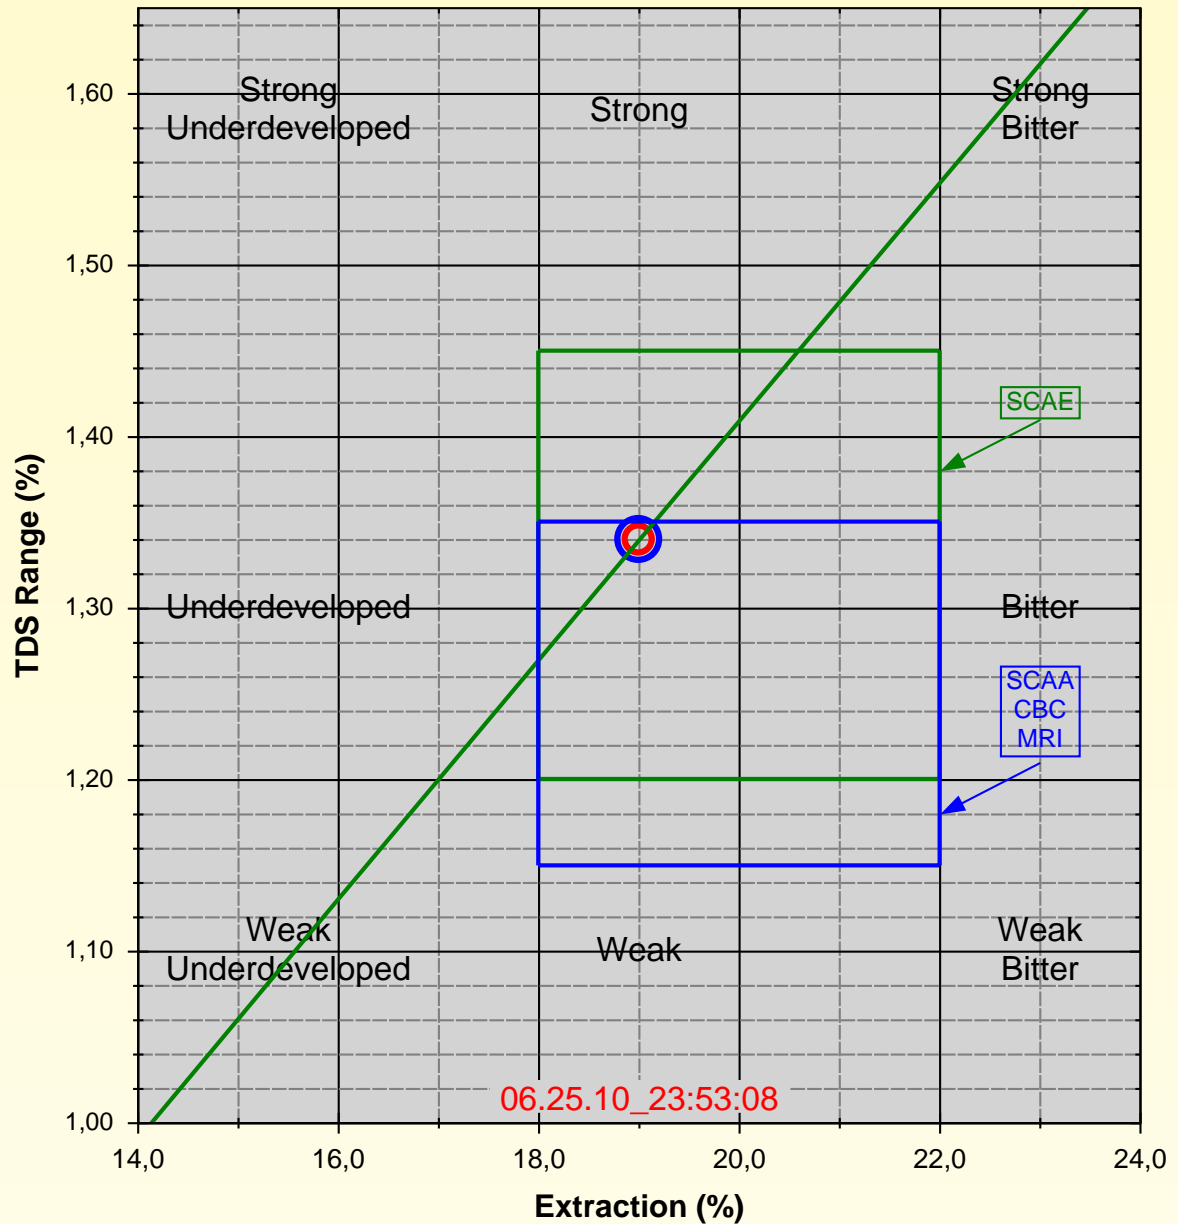

GHCC Universal Brewing Control Chart™

06.25.10_23:53:08

- CBF 15,99, 250,00 milliliters Water@92C, 15,06 grams Coffee
- ⊖ Design TDS 1,34%, Extraction 19,0%
- ⊖ Actual TDS 1,34%, Extraction 19,00%